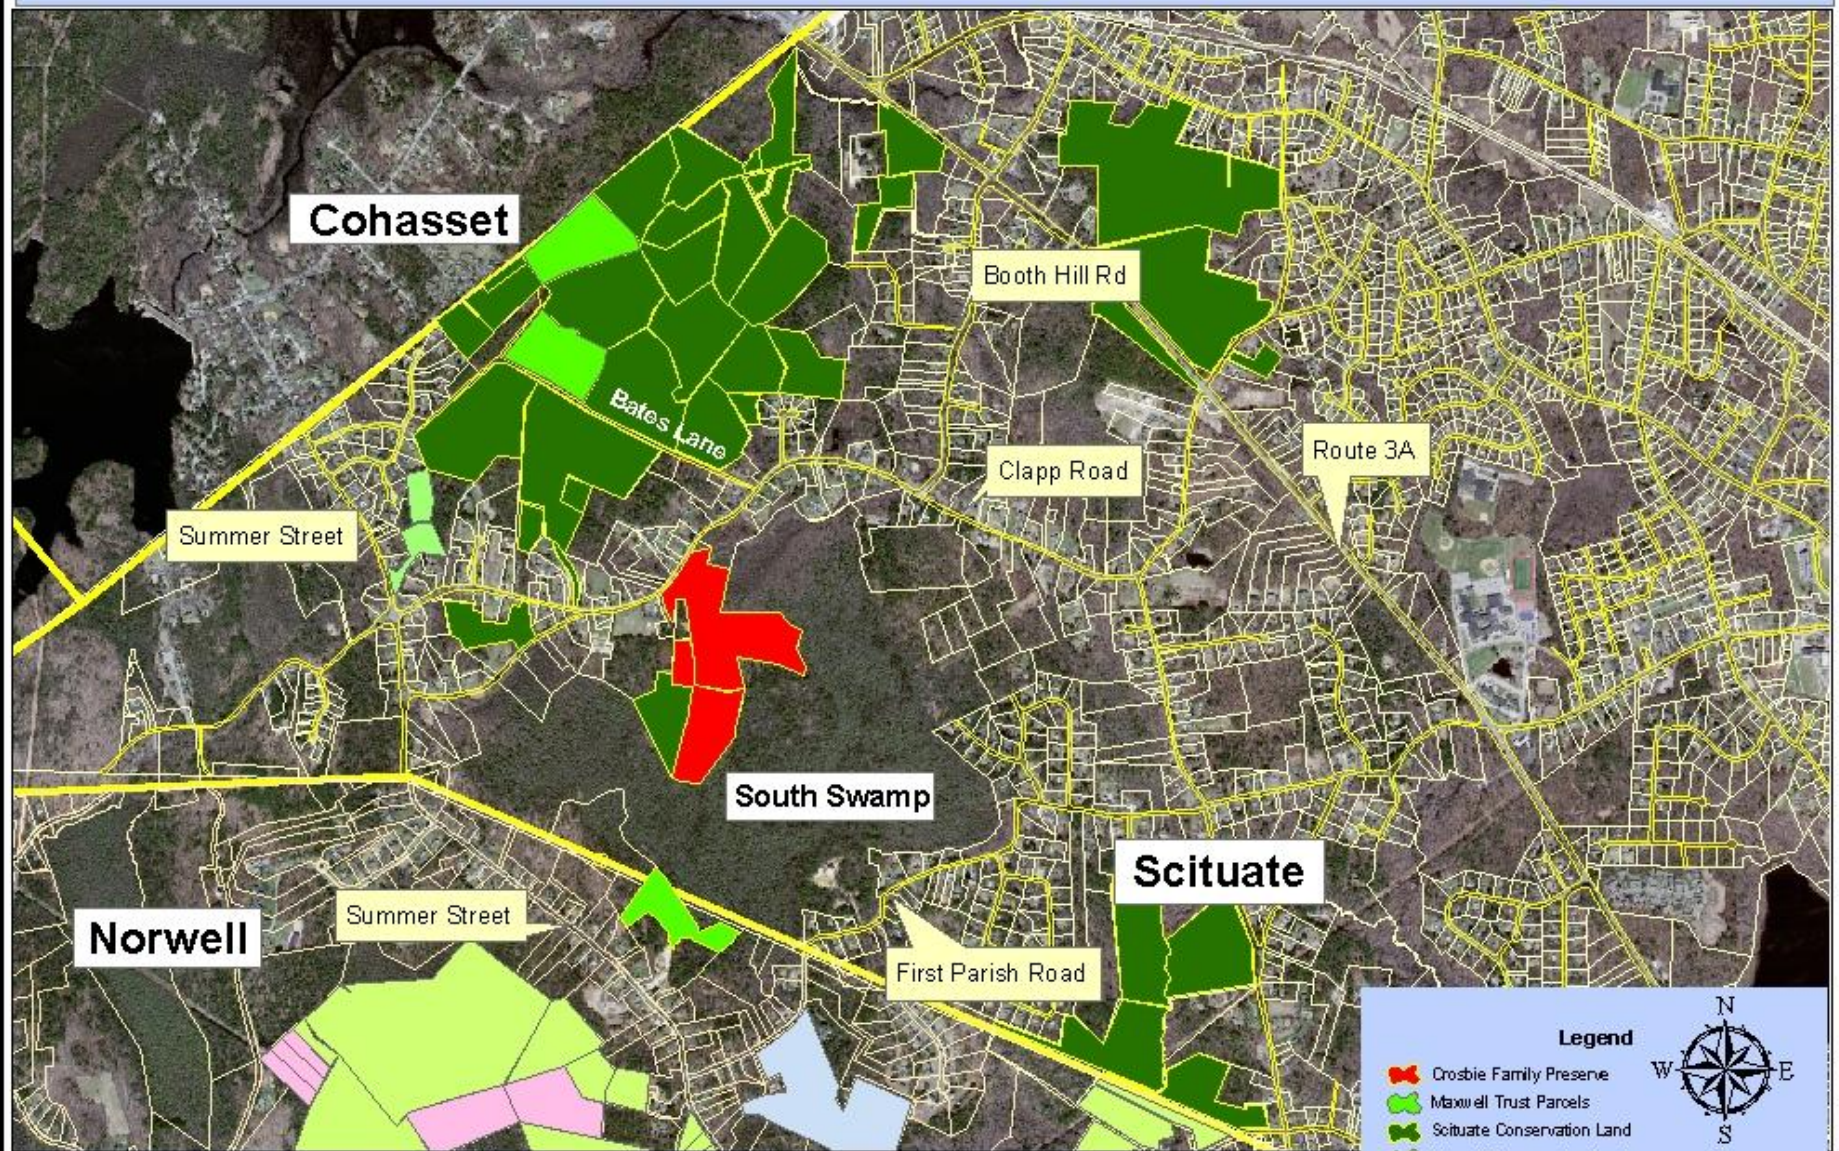

# South Swamp Protection Through Land Conservation

**Legend**

- Crosbie Family Preserve
- Maxwell Trust Parcels
- Scituate Conservation Land
- Norwell Conservation Land
- Hennessey Conservation Restriction (Maxwell Trust)
- The Nature Conservancy Land
- Scituate Water Dept. Land
- Cowings Cove - Maxwell Trust Land
- Scituate Roads

Data Sources:  
 MassGIS 2008 0.3 m Color Orthophotos  
 Scituate Parcels & Roads (parcels.shp & roads.shp)  
 MassGIS Open Space Datalayer (osp.exe)  
 Town of Scituate Draft Open Space Plan, 2009  
 Projection: Massachusetts State Plane NAD83 M

Map Prepared by: S. Was, Ivas Environmental - 05 Jan 11

Scale: 1:17,000