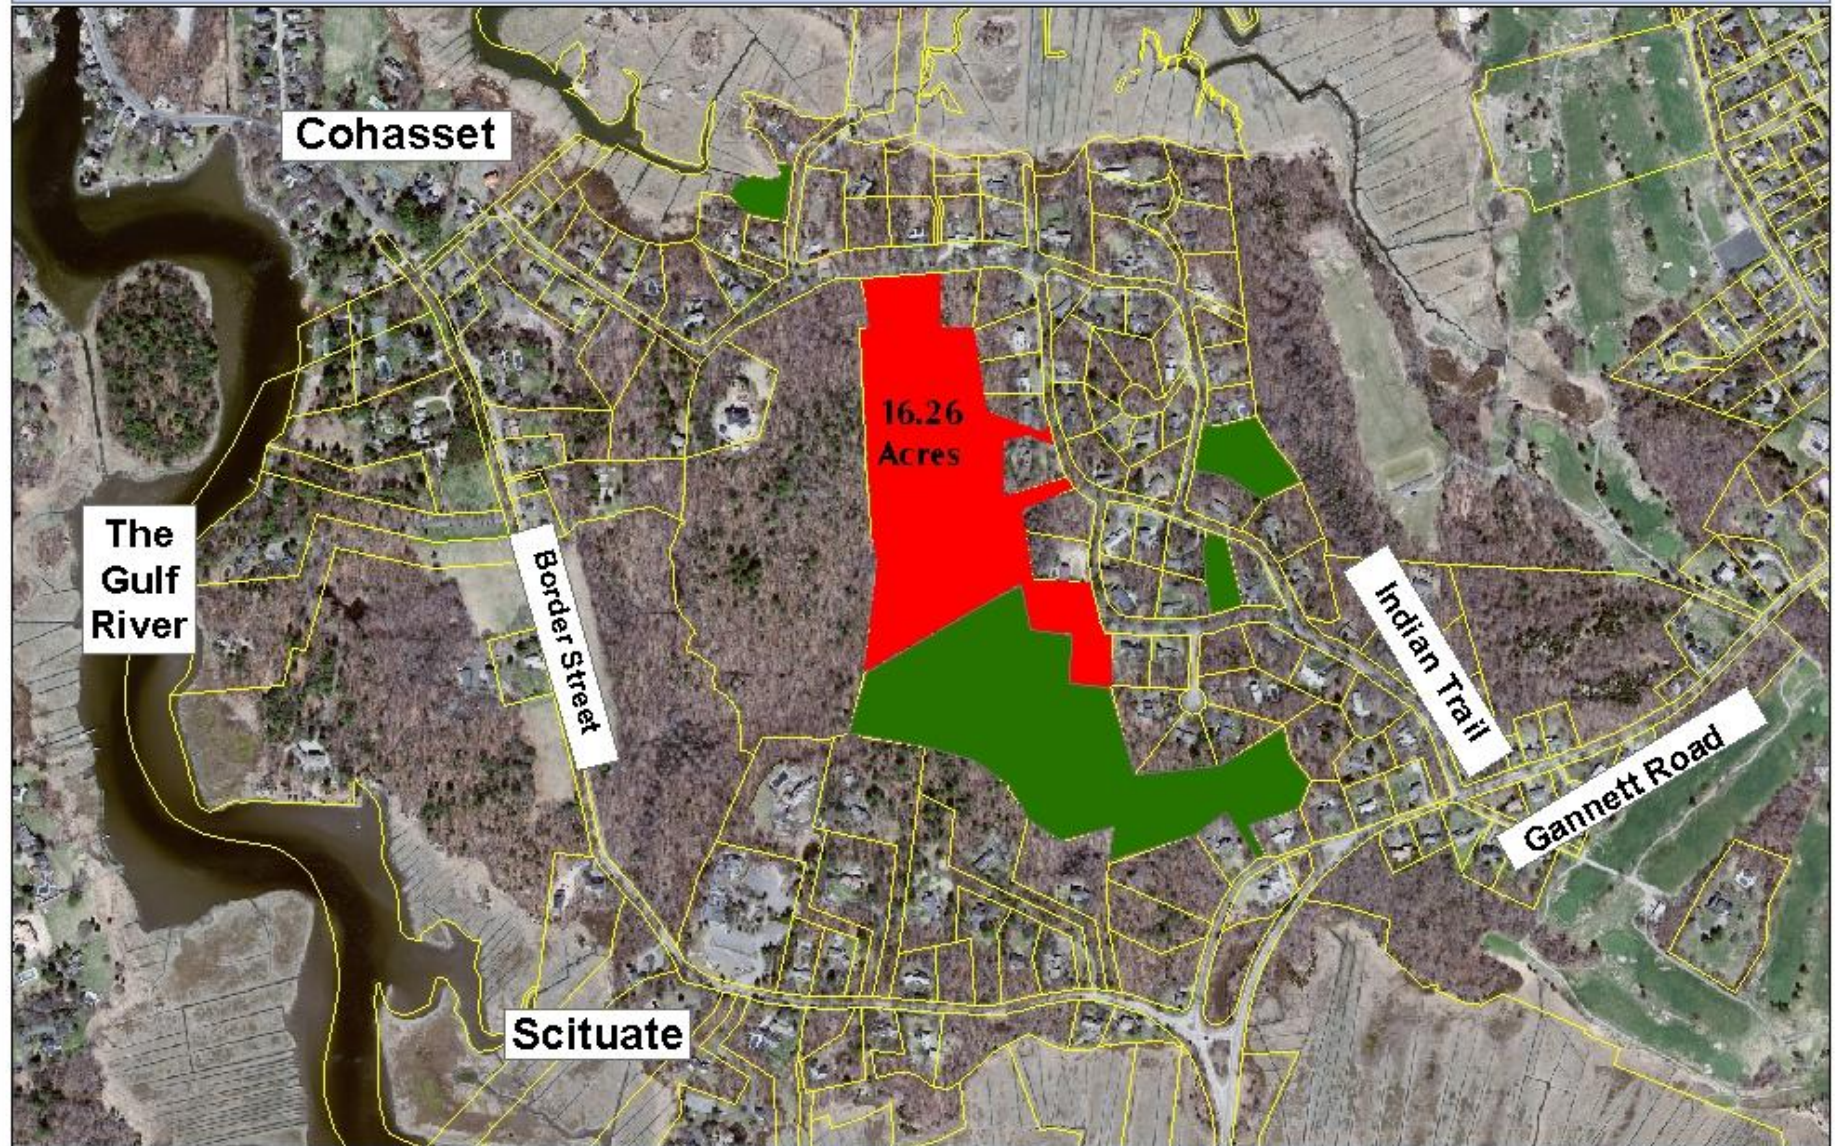

Proposed Hubbell Family Preserve in Scituate, MA

Legend

- Scituate Roads & Parcels
- Scituate Conservation Land
- Hubbell Family Preserve

Scale: 1:8,000

Data Sources:

MassGIS 2008 Orthophotos (25828870.sid, 25978870.sid, 26128870.sid)
Scituate Parcels (parcels.shp)
MassGIS Open Space Datalayer (osp.exe)
Town of Scituate Draft Open Space Plan, 2009
Projection: Massachusetts State Plane NAD83 M
Map Prepared by: S. Ivas, Ivas Environmental - 05 Jan 11