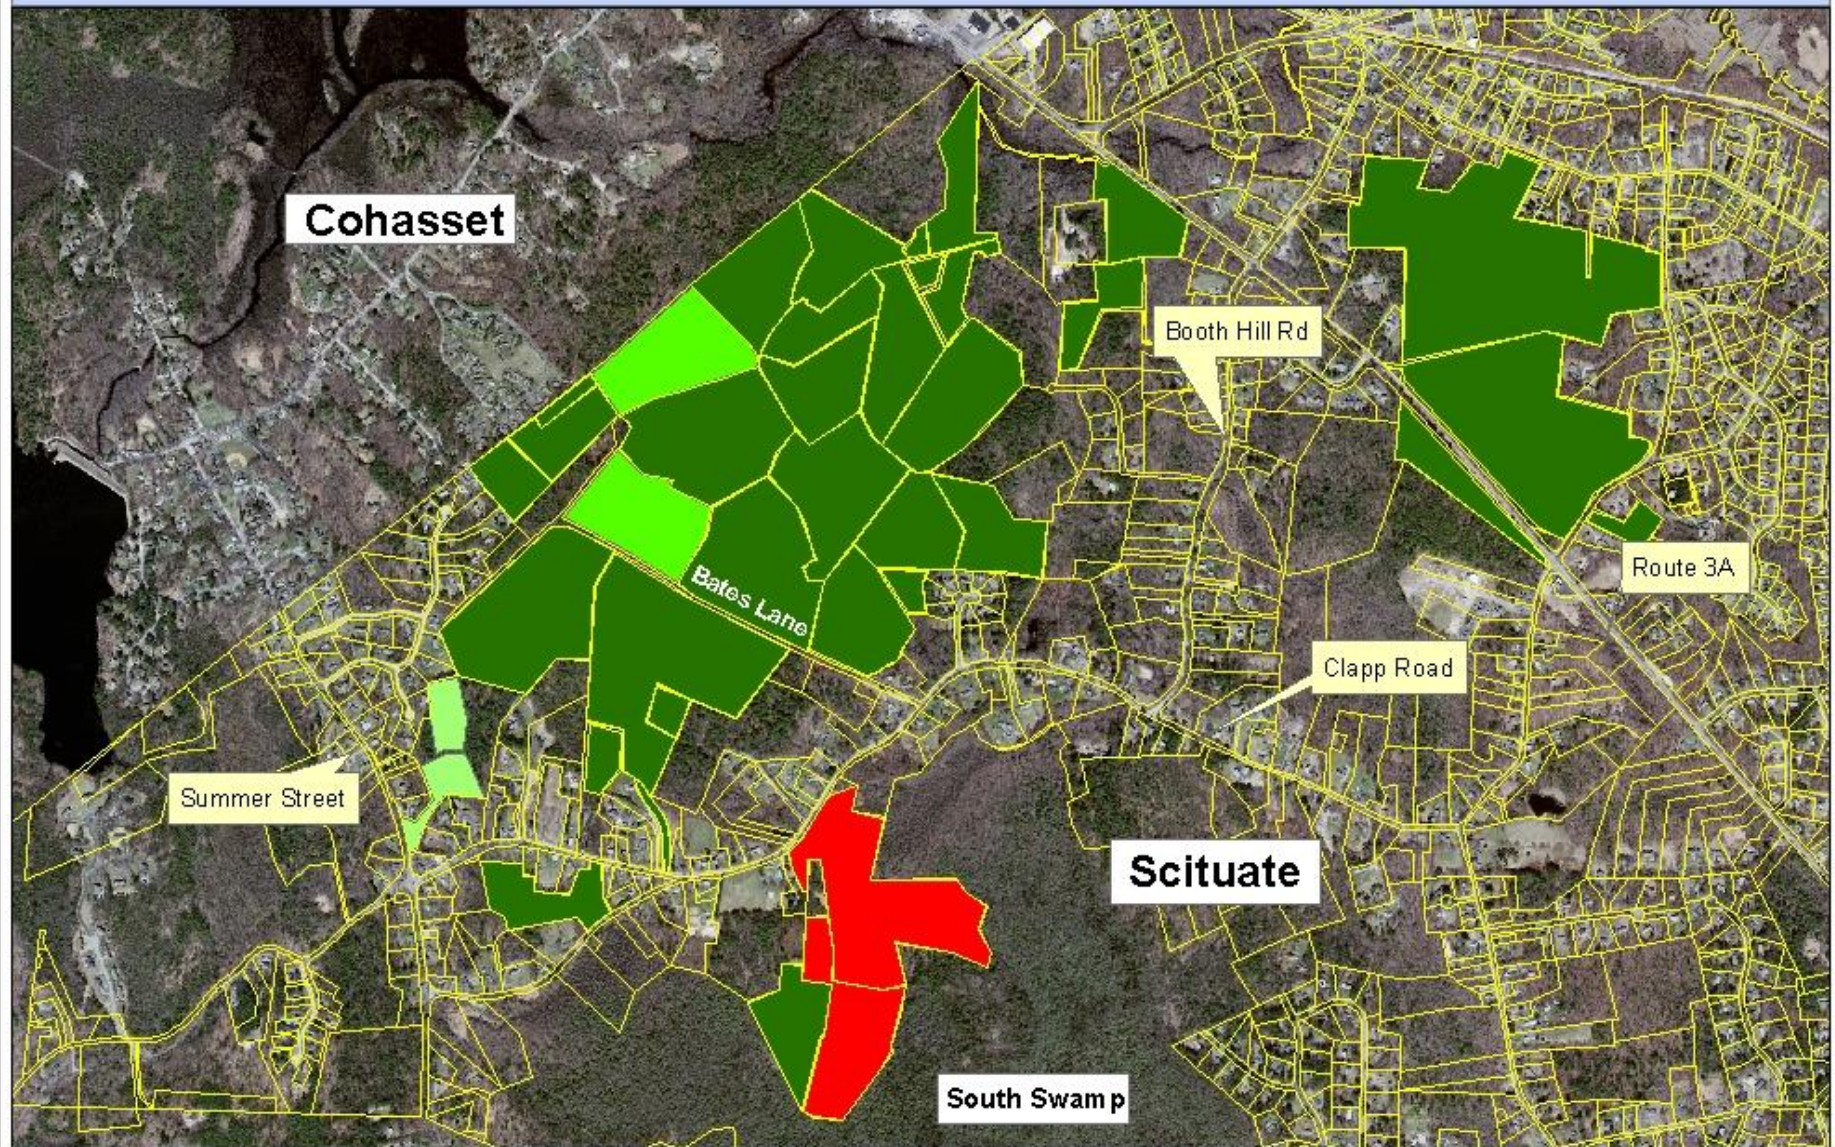

# Proposed Crosbie Family Preserve (48 acres)

## Legend

- Crosbie Family Preserve
- Maxwell Trust Parcels
- Scituate Conservation Land
- Hennessey Conservation Restriction (Maxwell Trust)

Scale: 1:17,000

0 215 430 860 1,290 1,720